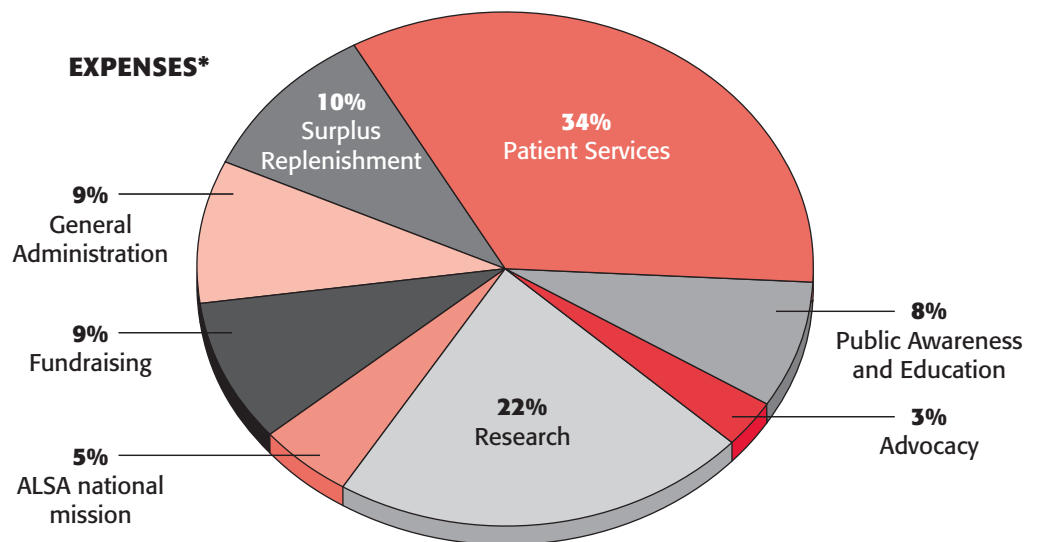

FINANCIAL PERFORMANCE

Revenue from all sources for the fiscal year of The ALS Association Greater New York Chapter ended January 31, 2007 was $3,413,836, an all time high. Included in this amount is $165,980 in in-kind donations of equipment used for our equipment loan program.

A copy of our complete audited financial report or our current 990 is available upon request.

*Extracted from audited financials.